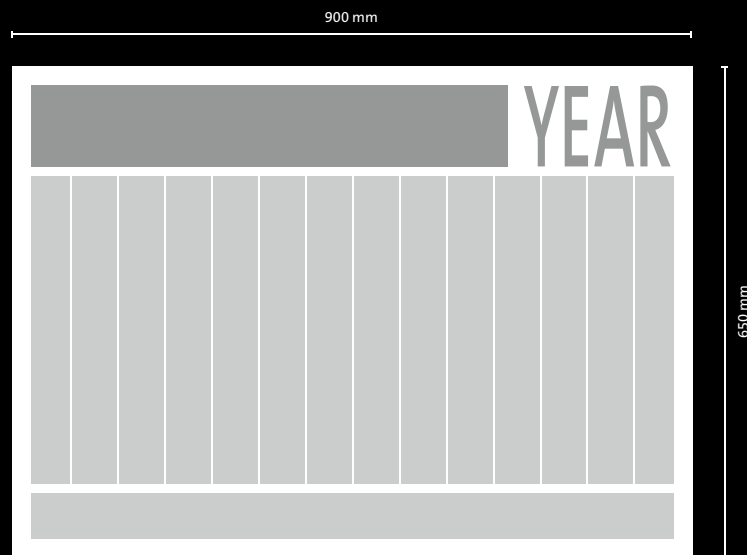

Land	Bezeichnung	Werte	Ordnung	Werte	Ordnung	Werte	Ordnung	Werte	Ordnung	Werte	Ordnung	Werte	Ordnung	Werte	Ordnung	Werte	Ordnung	Werte	Ordnung	Werte	Ordnung
Polen	Polen	0.00	0.00	0.00	0.00	0.00	0.00	0.00	0.00	0.00	0.00	0.00	0.00	0.00	0.00	0.00	0.00	0.00	0.00	0.00	0.00

TOP 14 model 90-65

Scale = 1:10

Our wall planner *Top 14, model 90-65* is a spacious wall planner with a finished size of 900 x 650 mm. You get an advertising product in your corporate colours and with your corporate logo, which leaves a lasting impression both as a promotional gift and corporate calendar.

EQUIPMENT

- format: 900 x 650 mm
- individual weight: approx. 101 g
- panorama advertising space: 630 x 108 mm
- with 14-month view for year-to-year planning
- bilingual German/English with holidays DE + GB
- Sundays and German holidays either in red or blue
- Strong bright white special cardboard 170 g/m² in FSC® quality
- Your advertising print: 4c-scale in PSO quality
- German school holidays
- also available folded in large letter format