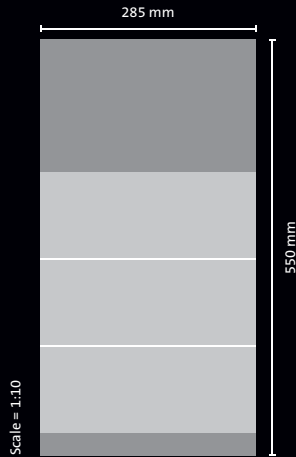

DATEPAD ILLUSTRATED

DE/1

Base colour Grey

3-MONTH TO VIEW WALL CALENDAR

dispo

The compact single-pad calendar *dispo* is a 3-month to view wall calendar which offers you a lot of space for your advertising, with an extra large headboard as well as a wide bottom strip. Produced in highest quality, just like all terminic advertising calendars, *dispo* presents itself as a space miracle.

MEASUREMENTS & WEIGHTS

finished size:	285 × 550 mm
advertising area header:	285 × 175 mm
advertising strip:	285 × 30 mm
datepad:	285 × 346 mm
folded for despatch:	285 × 215 mm
individual weight:	approx. 155 g
with board envelope:	approx. 225 g

LANGUAGES & COLOURS

Available in various language and colour variations (please see single sheet "datepads and colours").

HOLE PUNCHING

Suspension with hole punching.

Scale = 1:10

! minimum order quantity:
200 pieces

INDIVIDUAL PACKAGING (optional)

board envelope
353 × 250 × 8 mm

DATE CURSOR & WEEKMASTER

The solid, superior week marker including date cursor is fully mounted – without additional cost.

..... Date cursor and numbers in original size.