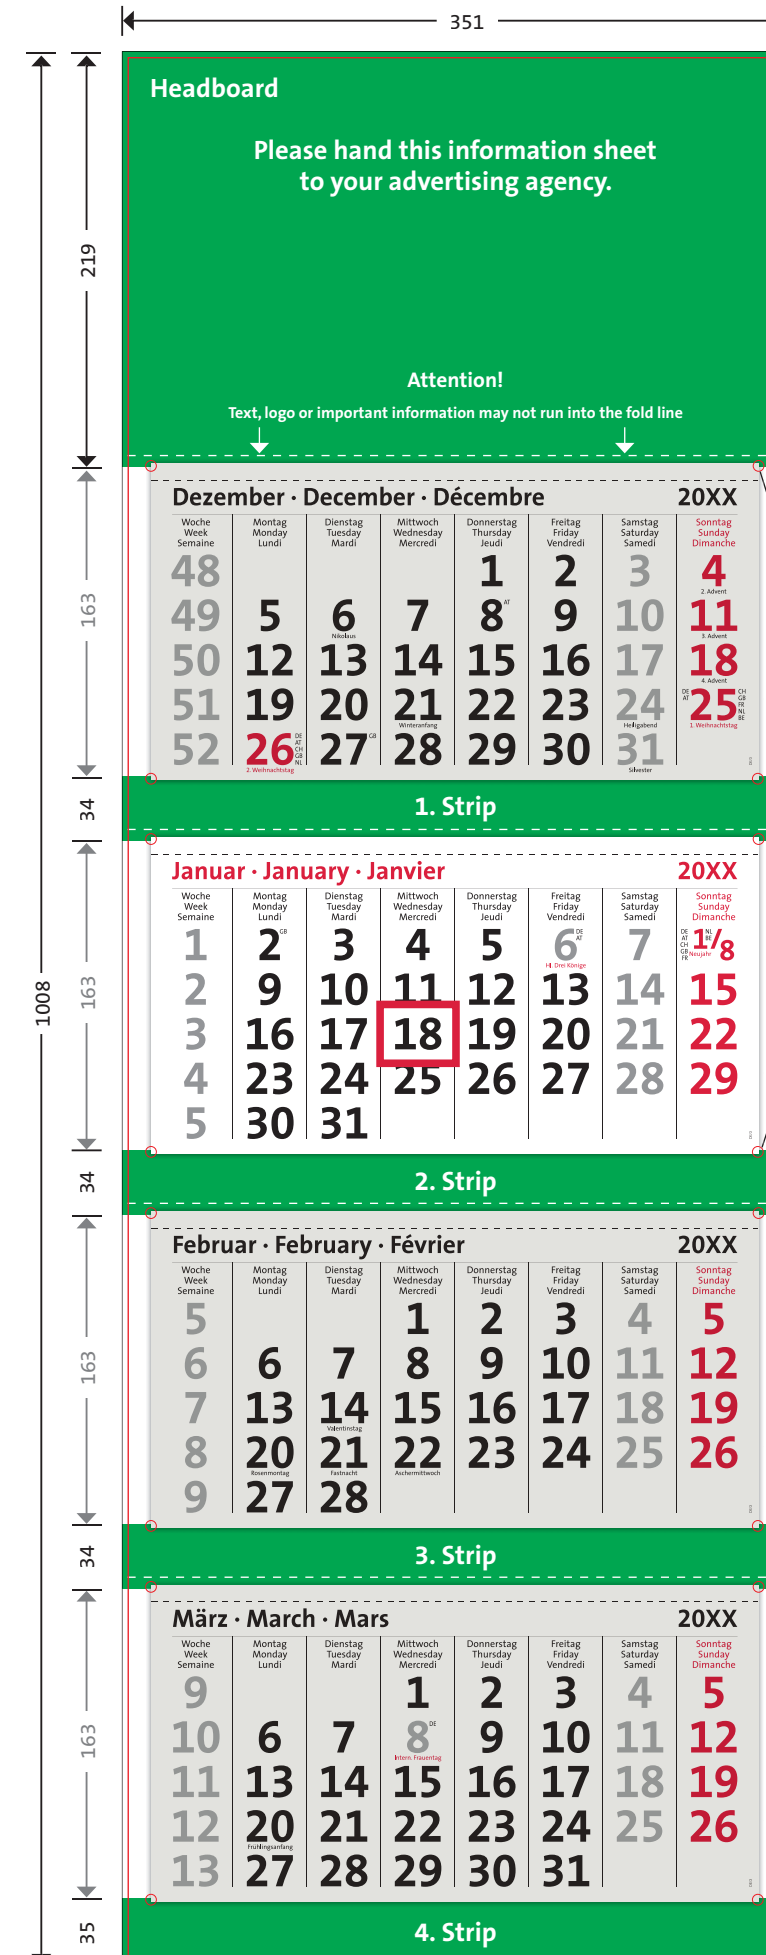

# Super 1 Quadro

calendar size: 345 x 1002 mm = red line  
dotted line = fold line

calendar size including bleed: 351 x 1008 mm = black line  
grey area = datepad

Measurements from net size to fold line:

# All infos

All sizes in mm and including trim.

# Super 1 Quadro

calendar size: 345 x 1002 mm = red line  
dotted line = fold line

Measurements for data production:

Headboard	net size	345 x 214 mm
	including bleed	351 x 219 mm
1. Strip	net size	345 x 30 mm
	including bleed	351 x 34 mm
2. Strip	net size	345 x 30 mm
	including bleed	351 x 34 mm
3. Strip	net size	345 x 30 mm
	including bleed	351 x 34 mm
4. Strip	net size	345 x 30 mm
	including bleed	351 x 35 mm

Printing on the edges to the right and left of the datepad is possible.

the datepad will cover a part of the advertising area!

openings for datepads: 303 x 163 mm  
datepads: 320 x 167 mm

Please send us a PDF/X-4!