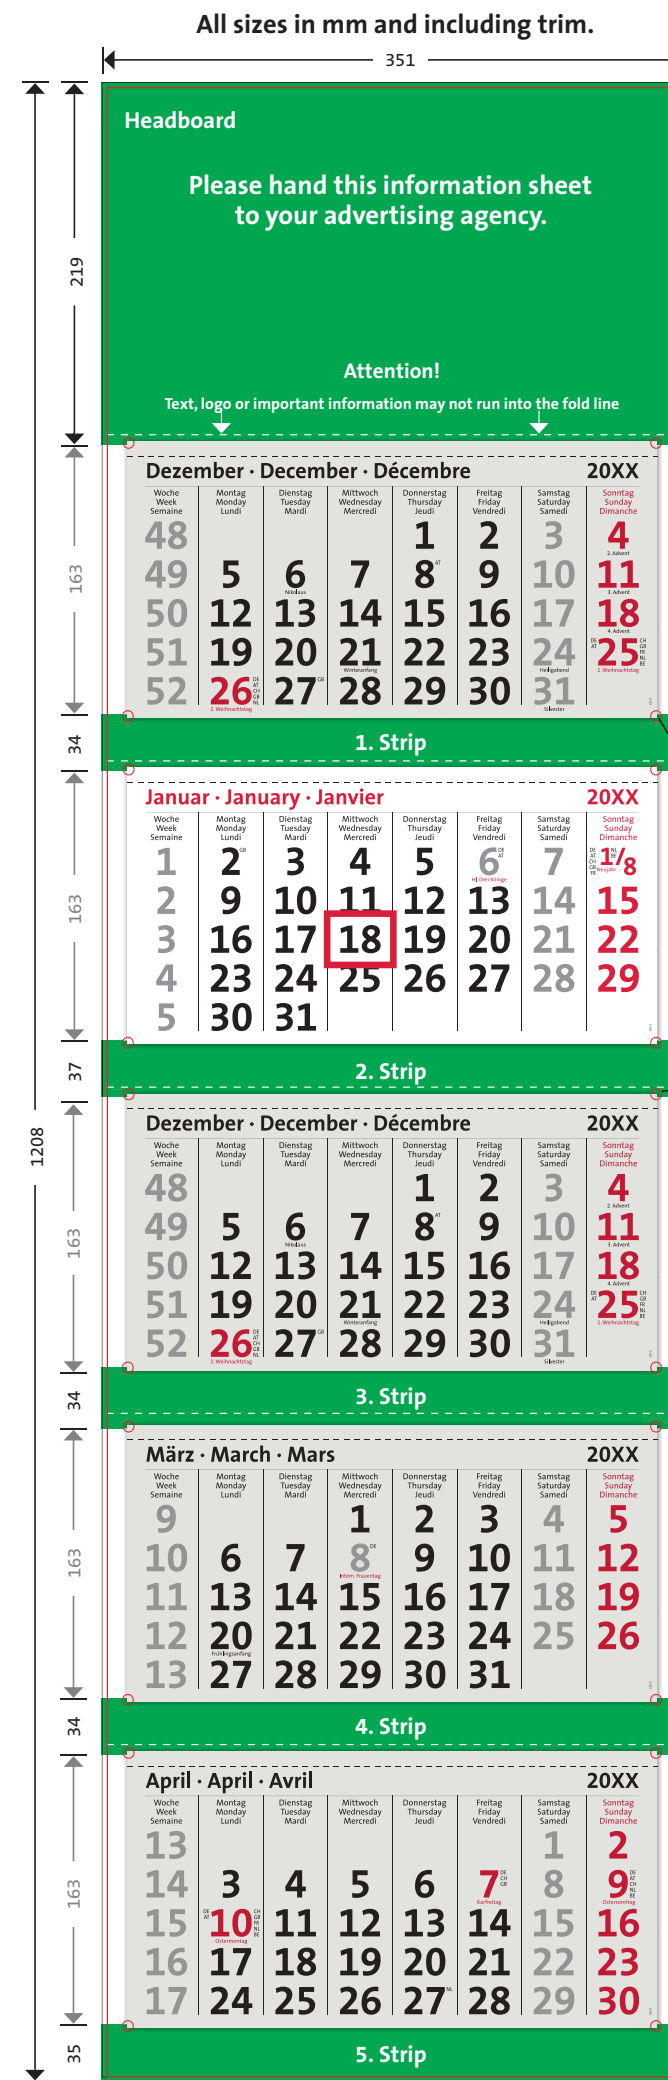

simple representation

Super 1 Cinco

calendar size: 345 x 1202 mm = red line
 dotted line = fold line
 calendar size including bleed: 351 x 1208 mm = black line
 grey area = datepad

Measurements from net size to fold line:

- 210 mm
- 197 mm
- 197 mm
- 201 mm
- 196 mm
- 201 mm

Please send us a PDF/X-4!

terminic GmbH · Europaallee 15 · D-28309 Bremen
 Phone +49 421/871450 · Fax +49 421/8714555
 E-Mail (data-files): studio@terminic.eu
 E-Mail: info@terminic.eu · www.terminic.eu

all infos

Super 1 Cinco

calendar size: 345 x 1202 mm = red line
 dotted line = fold line

Measurements for data production:

Headboard	net size	including bleed
	345 x 214 mm	351 x 219 mm
1. Strip	net size 345 x 30 mm	including bleed 351 x 34 mm
2. Strip	net size 345 x 30 mm	including bleed 351 x 34 mm
3. Strip	net size 345 x 33 mm	including bleed 351 x 37 mm
4. Strip	net size 345 x 30 mm	including bleed 351 x 34 mm
5. Strip	net size 345 x 30 mm	including bleed 351 x 35 mm

Printing on the edges to the right and left of the datepad is possible.

the datepad will cover a part of the advertising area!

openings for datepads: 303 x 163 mm
 datepads: 320 x 167 mm

Please send us a PDF/X-4!