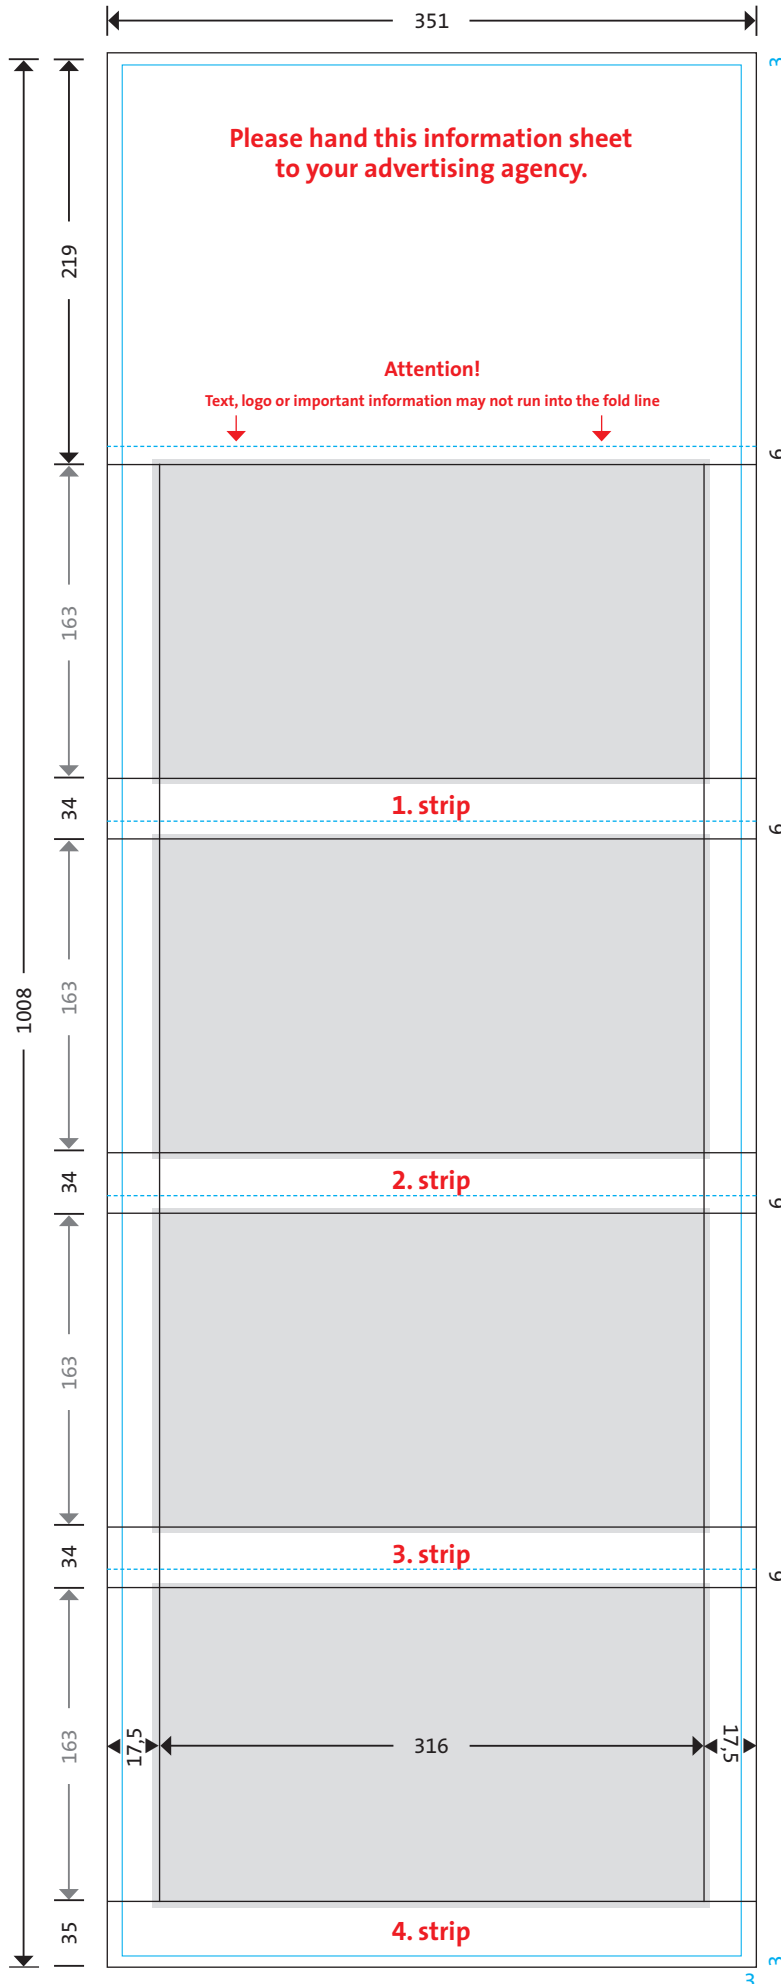

Please send us a 1.4 PDF (or higher) !

All sizes in mm and including trim.

super 1 quadro

blue line = calendar size 345 x 1002 mm

the dotted blue line shows the fold lines

grey area = datepads

Measurements for data production.

The black lines show the size including bleed.

Headboard	net advertising area	345 x 214 mm
	including trim	351 x 219 mm
1. Strip	net advertising area	345 x 30 mm
	including trim	351 x 34 mm
2. Strip	net advertising area	345 x 30 mm
	including trim	351 x 34 mm
3. Strip	net advertising area	345 x 30 mm
	including trim	351 x 34 mm
4. Strip	net advertising area	345 x 30 mm
	including trim	351 x 35 mm

Grey area = openings for datepads 316 x 163 mm

datepads 320 x 167 mm

the datepad covered 2 mm of the advertising area

Printing on the edges to the right and left of the datepads is possible.

terminic GmbH · Europaallee 15 · D-28309 Bremen
 Phone +49 421/871450 · Fax +49 421/8714555
 E-Mail (data-files): studio@terminic.eu
 E-Mail: info@terminic.eu · www.terminic.eu